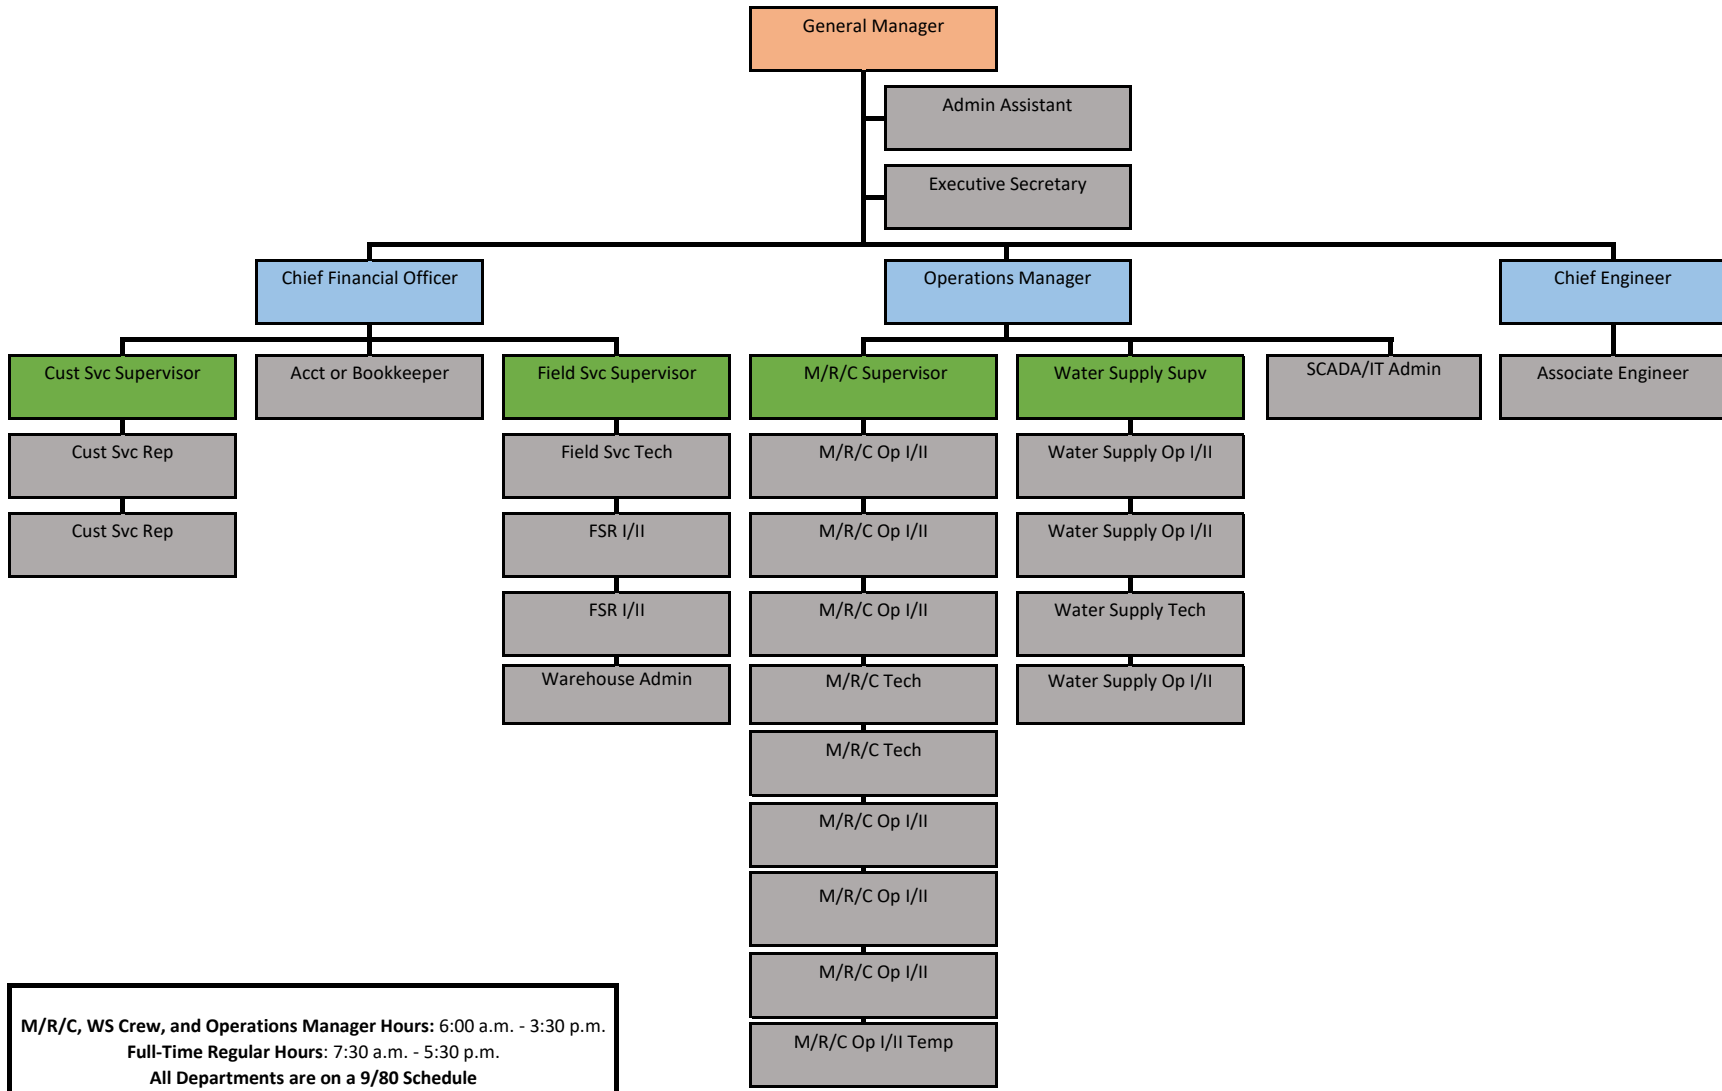

### Organizational Chart

**M/R/C, WS Crew, and Operations Manager Hours:** 6:00 a.m. - 3:30 p.m.  
**Full-Time Regular Hours:** 7:30 a.m. - 5:30 p.m.  
**All Departments are on a 9/80 Schedule**